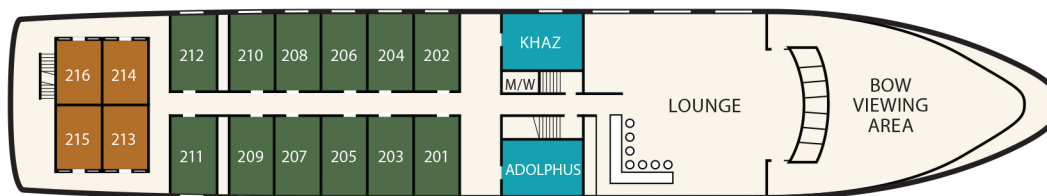

## SHIP SPECIFICATIONS

Passengers: 76+  
 Length: 207 feet  
 Staterooms: 38  
 Cruising Speed: 8 knots

DELUXE SUITE (MAIN DECK)

DELUXE

AAA

AA

A

BRIDGE & SUN DECK

UPPER DECK

LOUNGE DECK

MAIN DECK

## STATEROOMS/CATEGORIES

**Deluxe Suite (Upper Deck):** Newly constructed for 2019. One queen bed or two twin beds, two large picture windows, wardrobe, vanity, comfortable sitting area, private bathroom with shower. Approx. 208 sq. ft.

+Select cabins can accommodate 3rd or 4th guests

**Deluxe Suite (Main Deck):** Two-room suite, each with option of queen bed, two twin beds, or bunk beds. Large picture window, wardrobe, two private bathrooms with showers. Approx. 218 sq. ft.