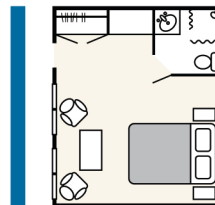

UPPER DECK

LOUNGE DECK

MAIN DECK

## STATEROOMS/CATEGORIES

**Deluxe Suite (Upper Deck):** Newly constructed for 2019. One queen bed or two twin beds, two large picture windows, wardrobe, vanity, comfortable sitting area, private bathroom with shower. Approx. 208 sq. ft.

+Select cabins can accommodate 3rd or 4th guests

**Deluxe Suite (Main Deck):** Two-room suite, each with option of queen bed, two twin beds, or bunk beds. Large picture window, wardrobe, two private bathrooms with showers. Approx. 218 sq. ft.

**A:** Two twin beds, porthole windows, spacious wardrobe, private bathroom with shower. Approx. 105 sq. ft.