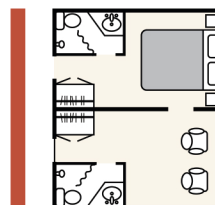

Deluxe Suite (Main Deck): Two-room suite, each with option of queen bed, two twin beds, or bunk beds. Large picture window, wardrobe, two private bathrooms with showers. Approx. 218 sq. ft.

+Select cabins can accommodate 3rd or 4th guests