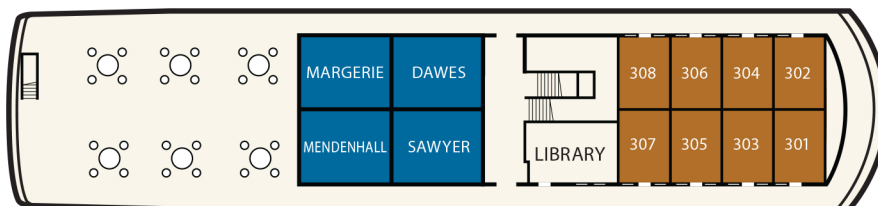

## SHIP SPECIFICATIONS

Passengers: 76+  
 Length: 207 feet  
 Staterooms: 38  
 Cruising Speed: 8 knots

DELUXE SUITE (MAIN DECK)

DELUXE

AAA

AA

A

BRIDGE & SUN DECK

UPPER DECK

LOUNGE DECK

MAIN DECK

## STATEROOMS/CATEGORIES

**Deluxe Suite (Upper Deck):** Newly constructed for 2019. One queen bed or two twin beds, two large picture windows, wardrobe, vanity, comfortable sitting area, private bathroom with shower. Approx. 208 sq. ft.