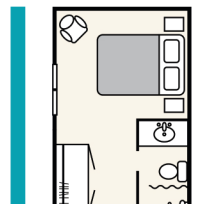

## STATEROOMS/CATEGORIES

**Deluxe Suite (Upper Deck):** Newly constructed for 2019. One queen bed or two twin beds, two large picture windows, wardrobe, vanity, comfortable sitting area, private bathroom with shower. Approx. 208 sq. ft.

+Select cabins can accommodate 3rd or 4th guests

**Deluxe Suite (Main Deck):** Two-room suite, each with option of queen bed, two twin beds, or bunk beds. Large picture window, wardrobe, two private bathrooms with showers. Approx. 218 sq. ft.

+Select cabins can accommodate 3rd or 4th guests

**Deluxe:** One queen bed or two twin beds, a large picture window, spacious wardrobe, private bathroom with shower. Approx. 155 sq. ft.

+Select cabins can accommodate 3rd or 4th guests

**AAA:** One queen bed or two twin beds, a large picture window, spacious wardrobe, private bathroom with shower. Approx. 109 sq. ft.

+Select cabins can accommodate 3rd or 4th guests

**AA:** Two twin beds, two windows, spacious wardrobe, private bathroom with shower. Approx. 109 sq. ft.