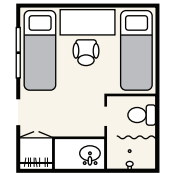

MAIN DECK

SHIP SPECIFICATIONS

Passengers: 58+
Length: 143 feet
Staterooms: 27
Cruising Speed: 8.5 knots

STATEROOMS/CATEGORIES

Owner's Suite: One queen bed, forward views from large windows, wardrobe, comfortable sitting area, private bathroom with shower. Approx. 135 sq. ft.

Deluxe: One queen bed or two twin beds (Katlian queen only), large picture window, wardrobe, private bathroom with shower. Approx. 134 sq. ft.

+ Select cabins can accommodate 3rd or 4th guests

AAA: Two twin beds (Lisianski queen only), large picture window, wardrobe, private bathroom with shower. Approx. 122 sq. ft.

+ Select cabins can accommodate 3rd or 4th guests

AA: Two twin beds or one double bed (301 & 302), picture window, wardrobe, private bathroom with shower. Approx. 95 sq. ft.

A: Two twin beds, picture window, wardrobe, private bathroom with shower. Approx. 93 sq. ft.