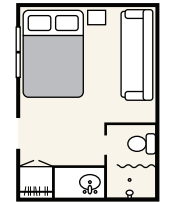

MAIN DECK

SHIP SPECIFICATIONS

Passengers: 58+
Length: 143 feet
Staterooms: 27
Cruising Speed: 8.5 knots

STATEROOMS/CATEGORIES

Owner's Suite: One queen bed, forward views from large windows, wardrobe, comfortable sitting area, private bathroom with shower. Approx. 135 sq. ft.

Deluxe: One queen bed or two twin beds (Katlian queen only), large picture window, wardrobe, private bathroom with shower. Approx. 134 sq. ft.

+ Select cabins can accommodate 3rd or 4th guests

AAA: Two twin beds (Lisianski queen only), large picture window, wardrobe, private bathroom with shower. Approx. 122 sq. ft.

+ Select cabins can accommodate 3rd or 4th guests

AA: Two twin beds or one double bed (301 & 302), picture window, wardrobe, private bathroom with shower. Approx. 95 sq. ft.

A: Two twin beds, picture window, wardrobe, private bathroom with shower. Approx. 93 sq. ft.