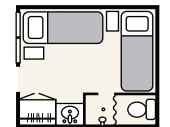

MAIN DECK

SHIP SPECIFICATIONS

Passengers: 58+
Length: 143 feet
Staterooms: 27
Cruising Speed: 8.5 knots

STATEROOMS/CATEGORIES

Owner's Suite: One queen bed, forward views from large windows, wardrobe, comfortable sitting area, private bathroom with shower. Approx. 135 sq. ft.

Deluxe: One queen bed or two twin beds (Katlian queen only), large picture window, wardrobe, private bathroom with shower. Approx. 134 sq. ft.

+ Select cabins can accommodate 3rd or 4th guests

AAA: Two twin beds (Lisianski queen only), large picture window, wardrobe, private bathroom with shower. Approx. 122 sq. ft.

+ Select cabins can accommodate 3rd or 4th guests

AA: Two twin beds or one double bed (301 & 302), picture window, wardrobe, private bathroom with shower. Approx. 95 sq. ft.

A: Two twin beds, picture window, wardrobe, private bathroom with shower. Approx. 93 sq. ft.