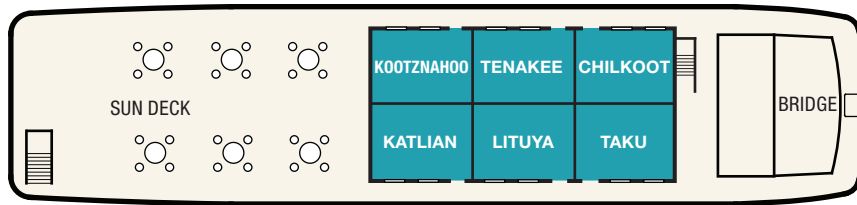

ADMIRALTY DREAM

OWNER'S SUITE

DELUXE

AAA

AA

A

BRIDGE DECK

UPPER DECK

MAIN DECK

SHIP SPECIFICATIONS

Passengers: 58+
Length: 143 feet
Staterooms: 27
Cruising Speed: 8.5 knots

STATEROOMS/CATEGORIES

Owner's Suite: One queen bed, forward views from large windows, wardrobe, comfortable sitting area, private bathroom with shower. Approx. 135 sq. ft.