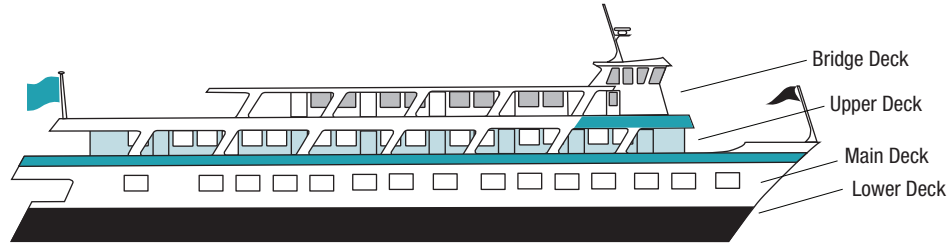

ADMIRALTY DREAM

OWNER'S SUITE

DELUXE

AAA

AA

A

BRIDGE DECK

UPPER DECK

MAIN DECK

SHIP SPECIFICATIONS

Passengers: 58+
Length: 143 feet
Staterooms: 27
Cruising Speed: 8.5 knots

STATEROOMS/CATEGORIES

Owner's Suite: One queen bed, forward views from large windows, wardrobe, comfortable sitting area, private bathroom with shower. Approx. 135 sq. ft.