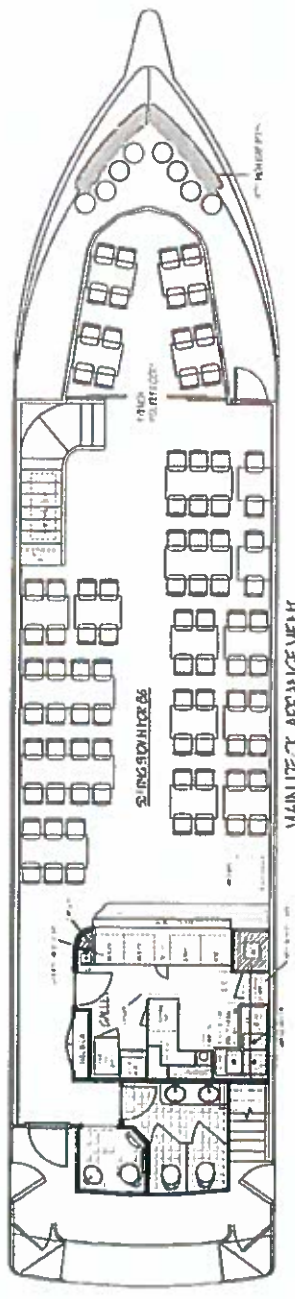

STARBOARD PROFILE

UPPER DECK ARRANGEMENT

MAIN DECK ARRANGEMENT

SkipperLiner Industries, Inc.		USA	96' 20"
Model	SL 220	2003-04-02	110
Scale	1/2" = 1'-0"	02-02	
Whom Excelsior Liner Co. Inc. 2200 St. Louis, MO 63103		FOR INFORMATION AND PURCHASES	