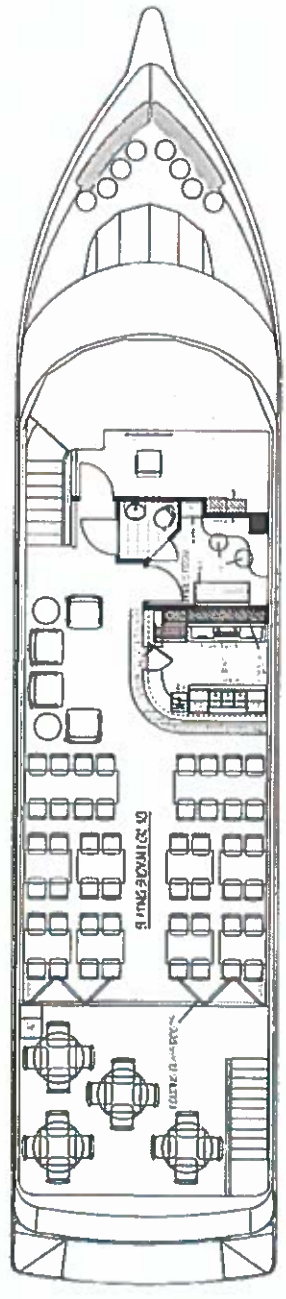

STARBOARD PROFILE

UPPER DECK ARRANGEMENT

MAIN DECK ARRANGEMENT

SkipperLiner Industries, Inc.		USA	96' 20"
Model	SL 220	2003-04-02	110
Scale	1/2" = 1'-0"	02-02	
Whom Excelsior Liner Co. Inc. 2200 St. Louis, MO 63103		FOR INFORMATION AND PURCHASES	