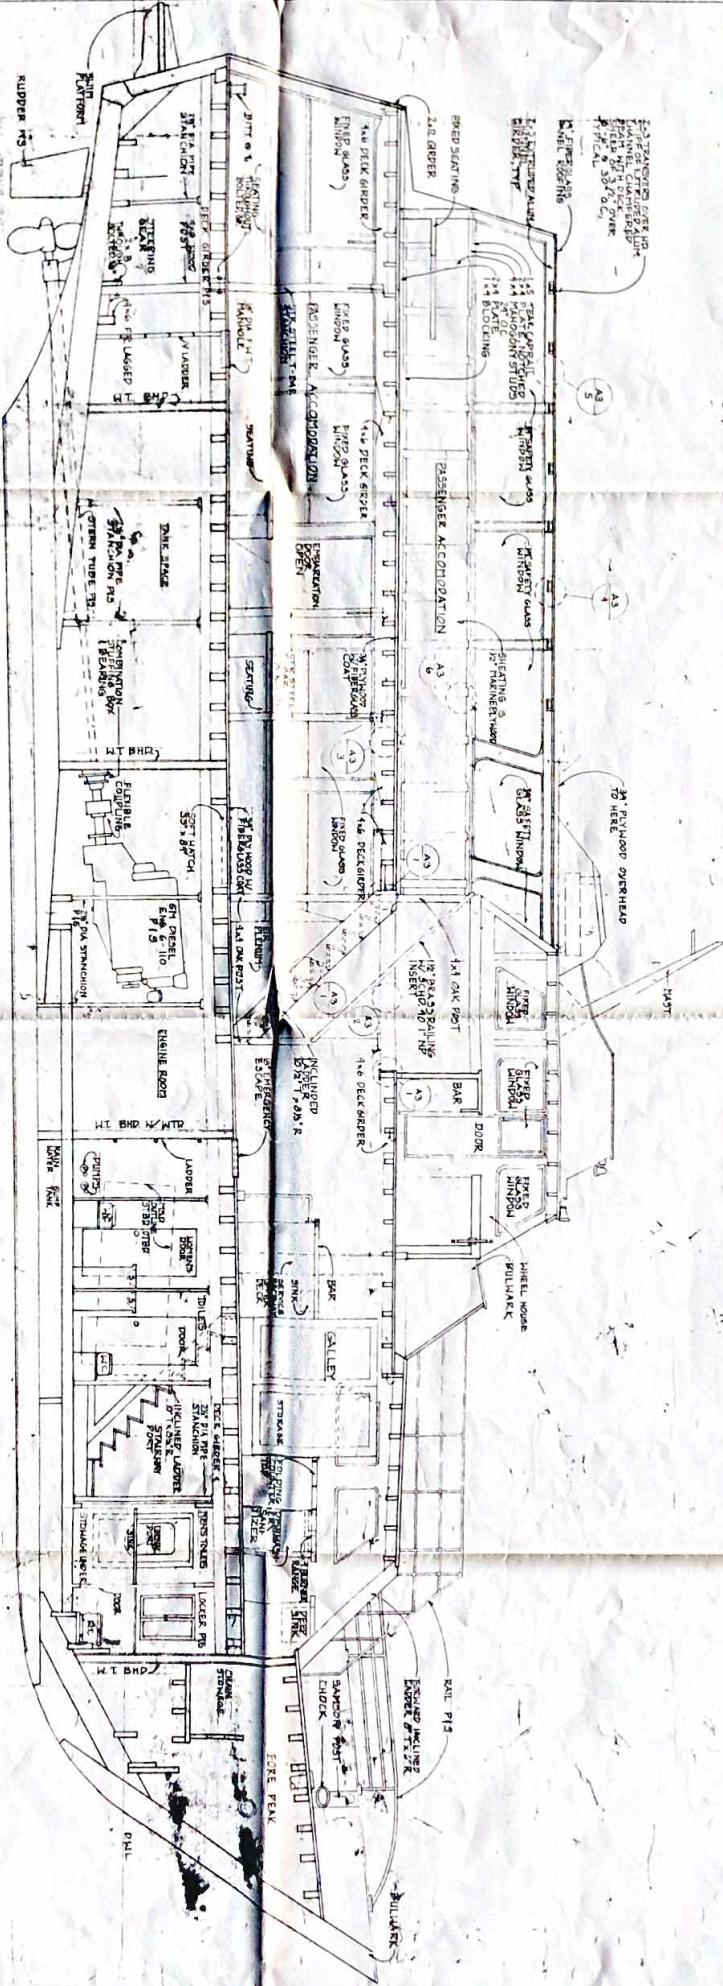

GENERAL
HORNBLOWER,
80 FT PASSENGER

OWNER:
HORNBLOWER PACIFIC
 150 CALIFORNIA ST
 SAN FRANCISCO, CA

CATHERINE DEAYTON
 ARCHITECTURAL DESIGNER
 1568 MAPESON STREET #3
 OAKLAND, CA 94612

INBOARD PROFILE
 SCALE 1/2" = 10'

A-1